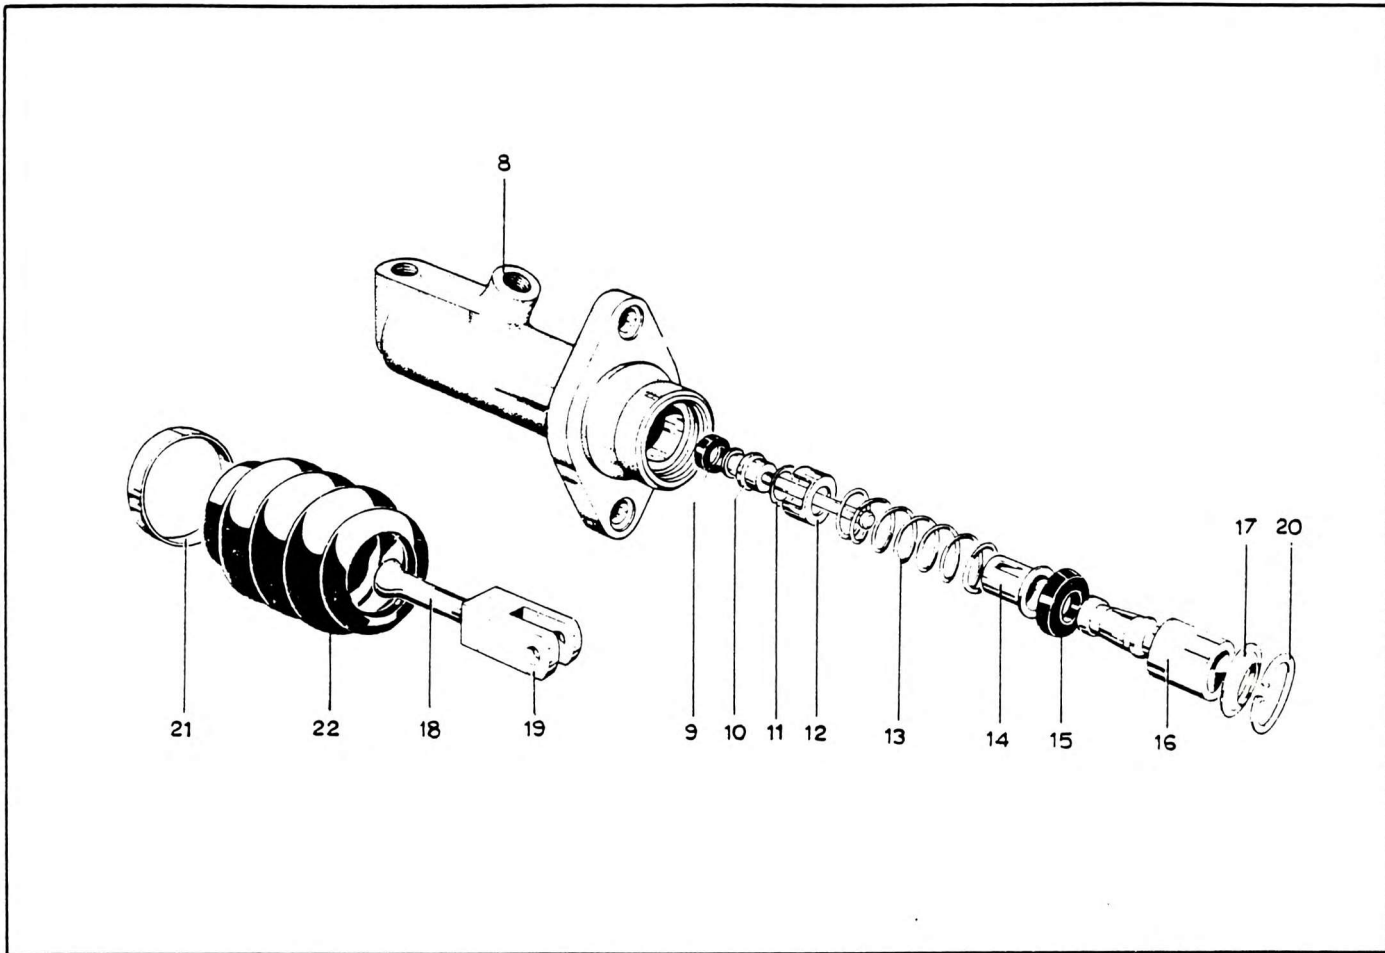

MASTER CYLINDER

NO.	PART NO.	QTY.	DESCRIPTION	NO.	PART NO.	QTY.	DESCRIPTION
-	8386141	1	Master Cylinder Complete				
- *	8396871	1	Seal Kit				
8	8756083	1	Body				
9 *	8756086	1	Seal Valve				
10	704460	1	Stem Valve				
11	704468	1	Washer Spring				
12	723394	1	Spacer				
13	704461	1	Spring				
14	704462	1	Retainer				
15 *	8756085	1	Seal Plunger				
16	722555	1	Plunger				
-	708330	1	Push Rod Assembly Compr. Items 17 18 19				
17	707584	1	Retaining Washer				
18	Not Serviced	1	Push Rod				
19	Not Serviced	1	Clevis				
20 *	702299	1	Circlip				
21	708331	1	Retaining - Dust Cover				
22 *	708332	1	Dust Cover				
-	8988099	1	Retaining Disc (Used with Dust Cover Item 22)				